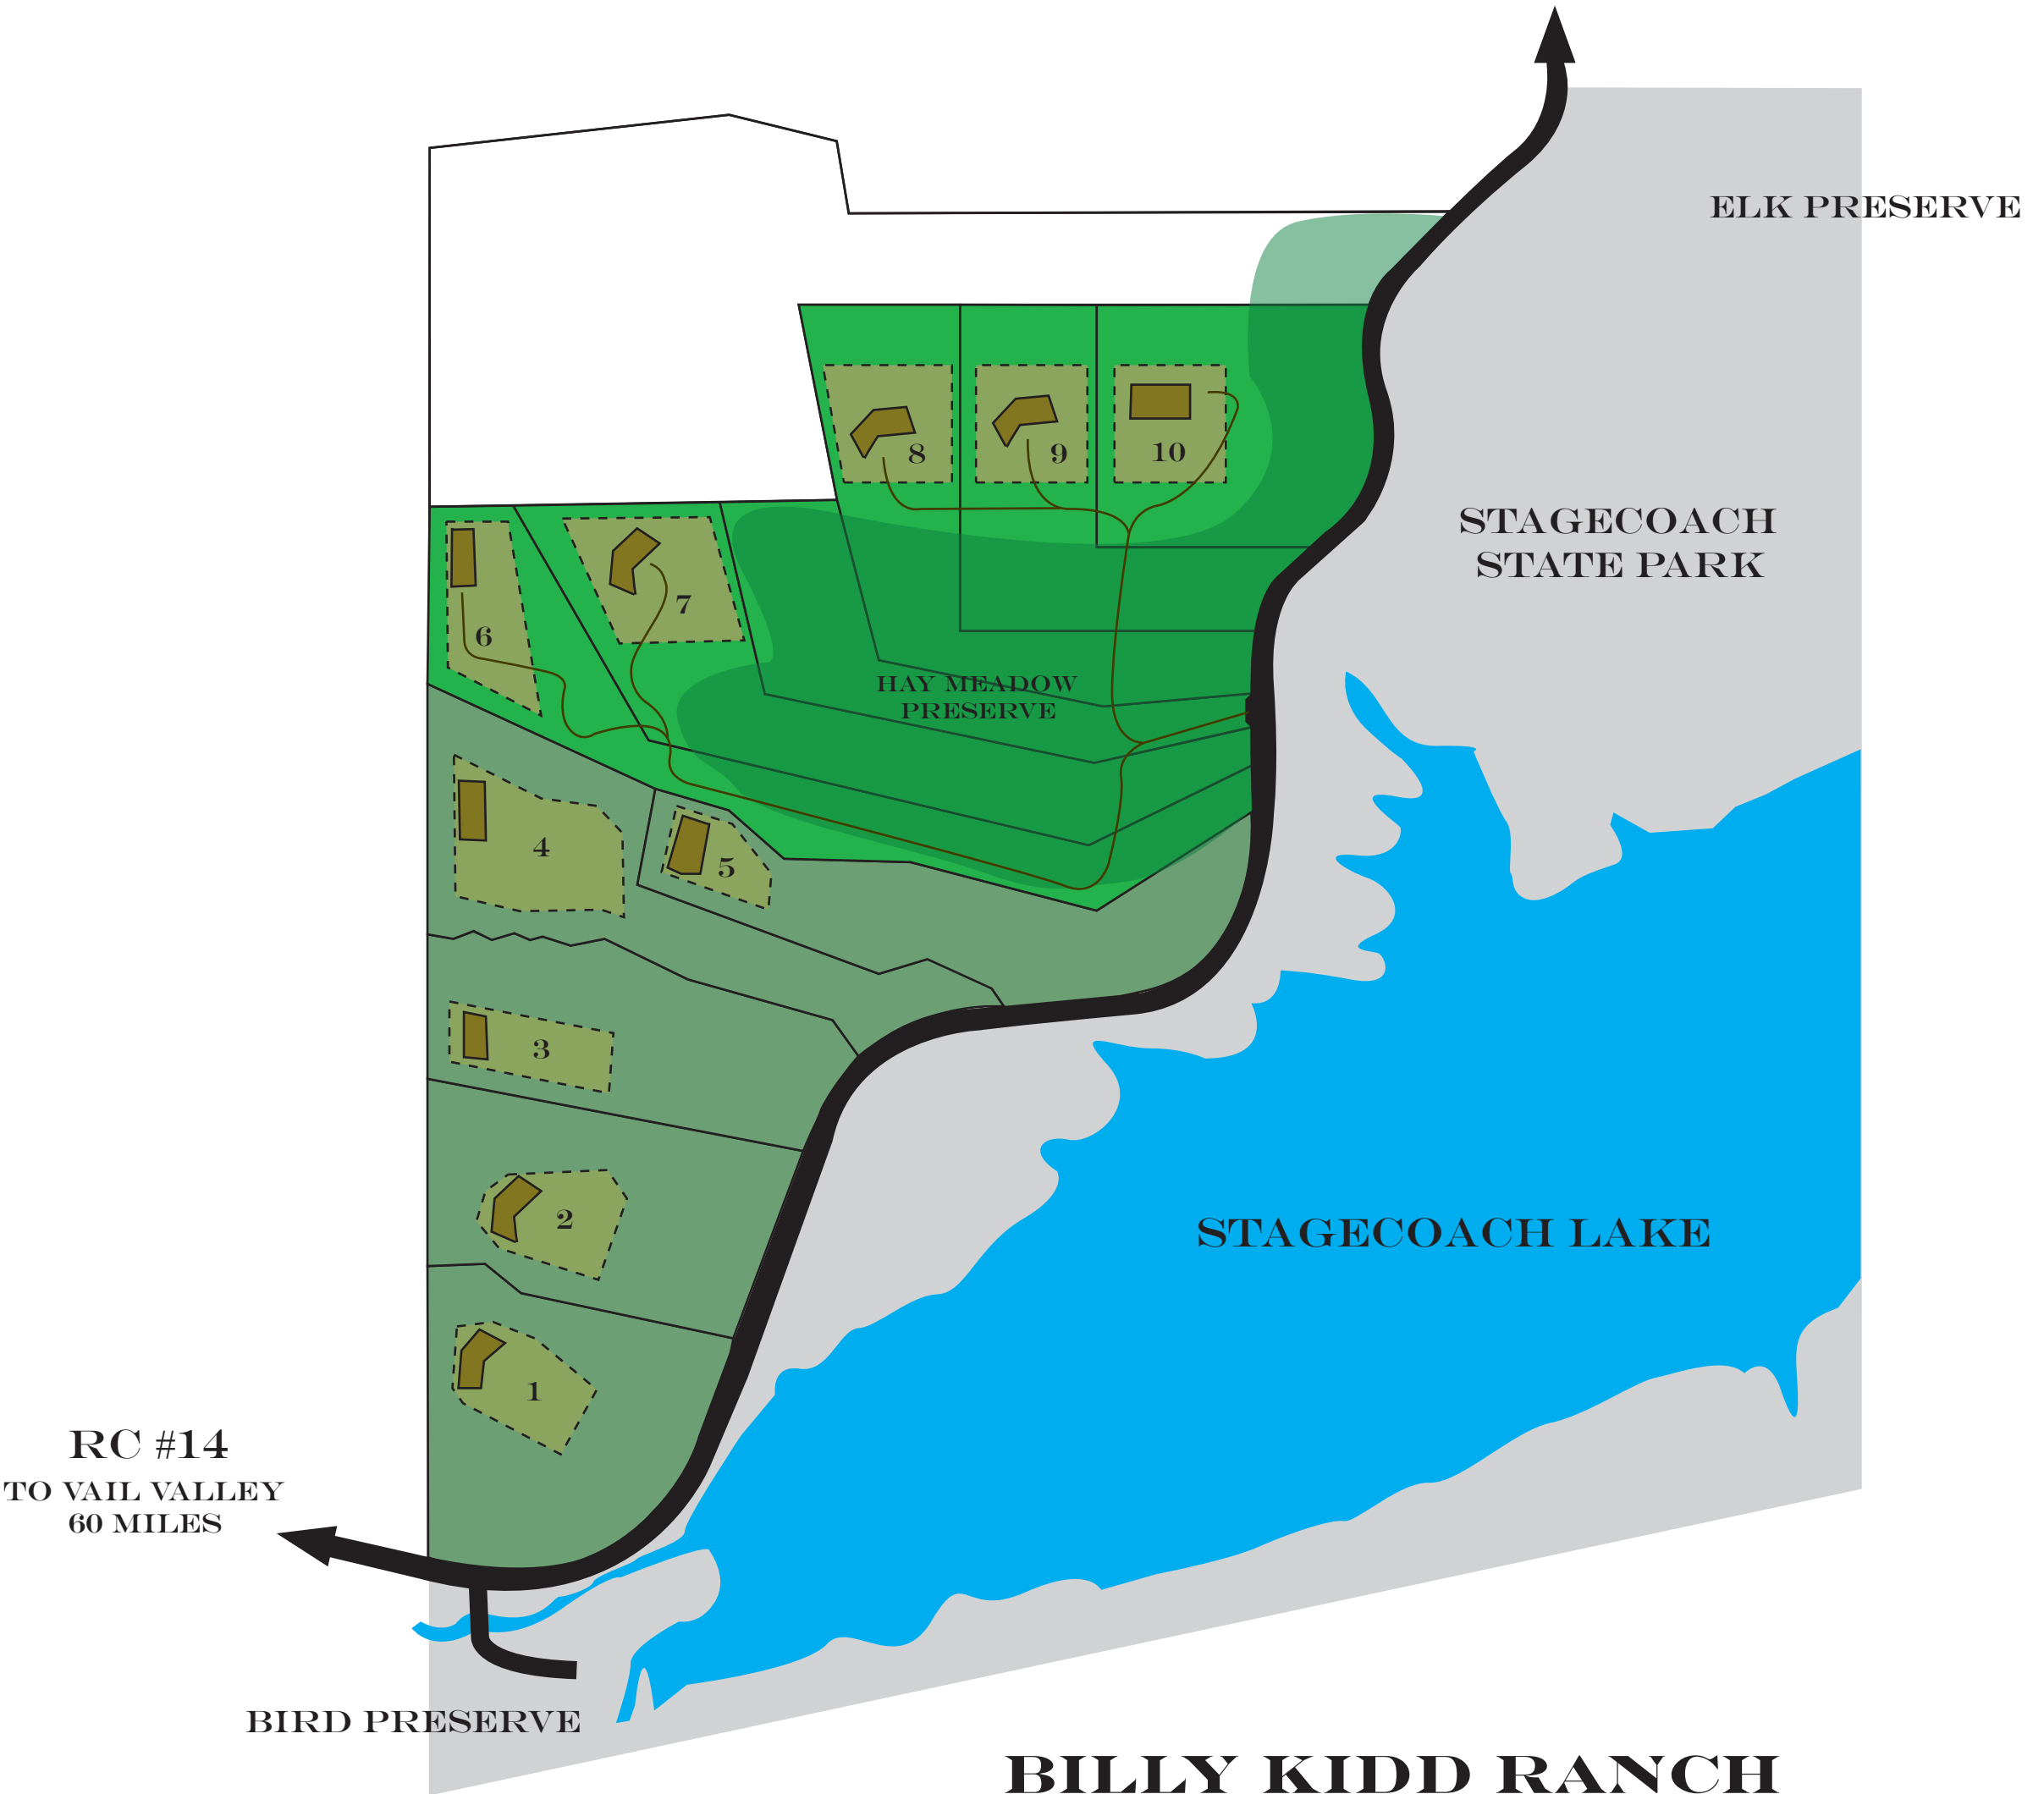

RC #14
TO STEAMBOAT SPRINGS
15 MILES

BILLY KIDD RANCH HOMESTEADS

DRAWN BY: WSSK		DATE: 06/20/2006	
JOB NO:		SCALE  SCALE 1" = 300'	
	NOTES:	 PHASE I SOLD	
		 PHASE II LOTS 6-10	
		 HAY MEADOW PRESERVE	
		 BUILDING ENVELOPE	
		 HOMESITE	
		 DRIVEWAY	